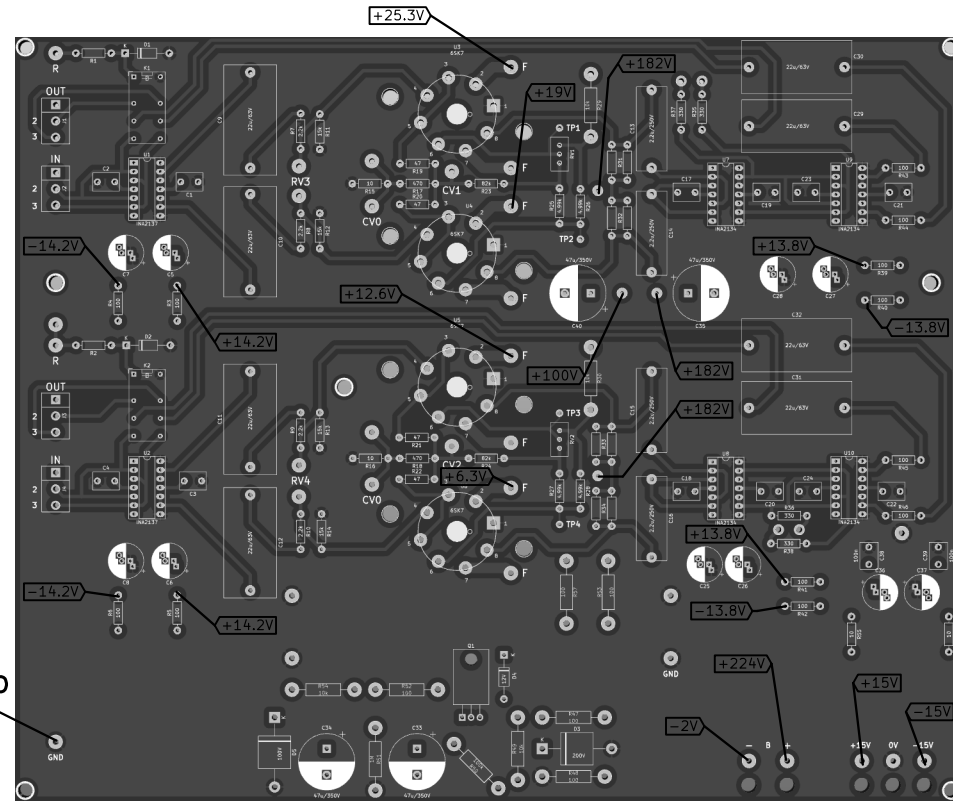

36VDC / 1A wall wart

VOLTAGES MEASURED AGAINST THIS POINT